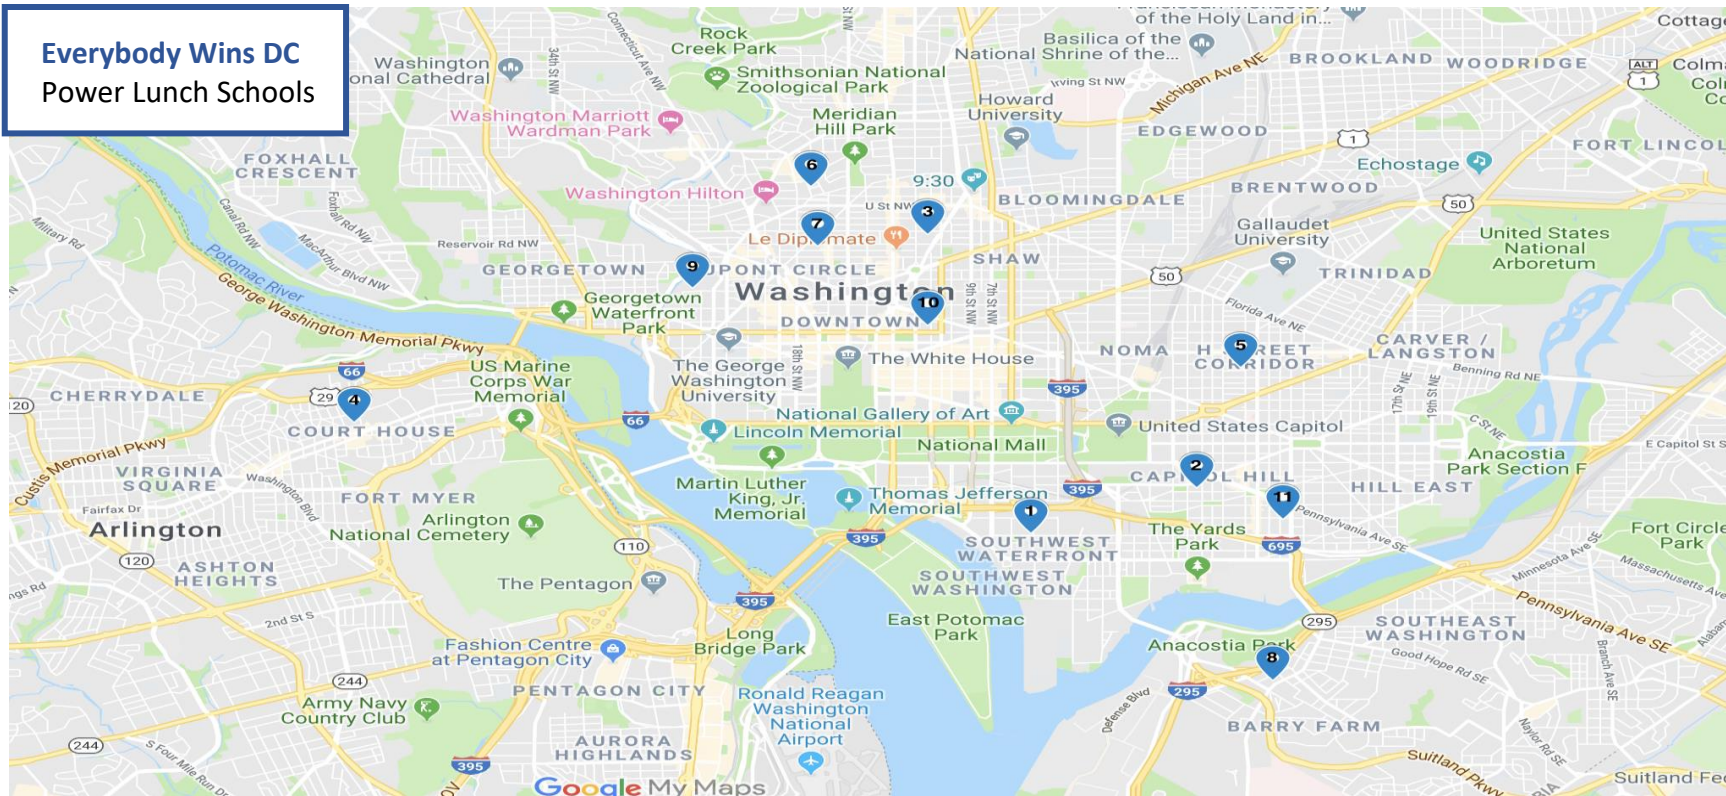

**Everybody Wins DC
Power Lunch Schools**

- | | | |
|---|--|--|
| <p>1. Amidon Elementary School
401 I Street, SW
Washington, DC 20024</p> | <p>5. Ludlow Taylor
659 G Street, NE (7th & G)
Washington, DC 20002</p> | <p>9. SWW@Francis Stevens
2425 N Street, NW
Washington, DC 20037</p> |
| <p>2. Brent Elementary School
301 North Carolina Avenue, SE
Washington, DC 20002</p> | <p>6. Marie Reed Community Learning Center
2201 18th Street, NW
Washington, DC 20009</p> | <p>10. Thomson Elementary School
1200 L Street, NW
Washington, DC 20005</p> |
| <p>3. Garrison Elementary School
1200 S Street, NW
Washington, DC 20009</p> | <p>7. Ross Elementary School
1730 R Street, NW
Washington, DC 20009</p> | <p>11. Tyler Elementary School
1001 G Street, SE
Washington, DC 20003</p> |
| <p>4. Key Elementary School
2300 Key Boulevard
Arlington, VA 22201</p> | <p>8. Savoy Elementary School
2400 Shannon PI SE
Washington, DC 20020</p> | |